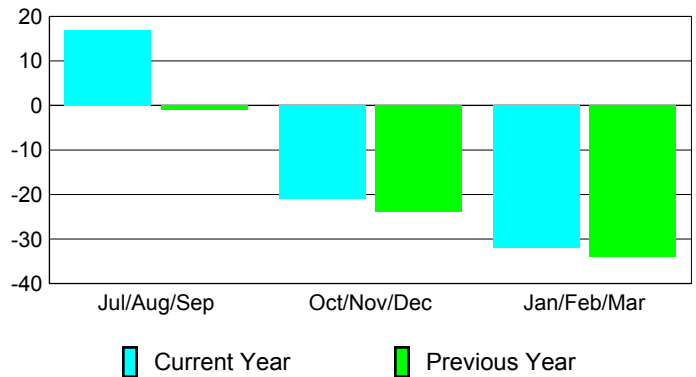

Membership Results 2008-2009

Membership 2007-2008

Month	Net Memb Goal	Actual New Memb	Actual Dropped Memb	Gain/Loss of Memb	Gain/Loss of Memb
Jul/Aug/Sep	10	42	-25	17	-1
Oct/Nov/Dec	10	4	-25	-21	-24
Jan/Feb/Mar	20	10	-42	-32	-34
Totals	40	56	-92	-36	-59

Membership Results 2008-2009

Goal, New, Dropped, Gain/Loss

Comparison of Membership Gain/Loss

Current Year Compared to the Previous Year

Gender Comparison 2008-2009