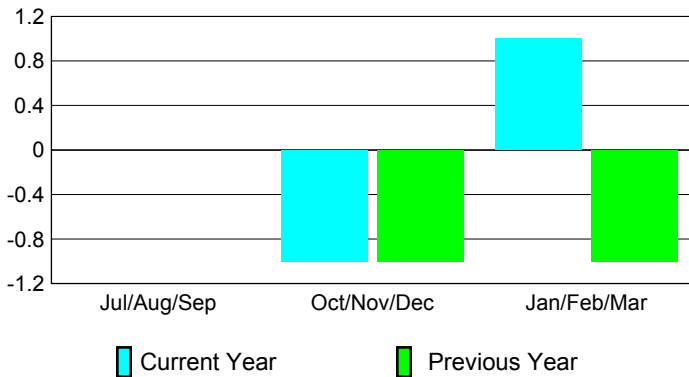

2008-2009 GMT Quarterly Report for District (or Undistricted) **District 112 C**

GMT: **JACQUES 'JACK' VERBEKE**

Location: **BELGIUM**

GMT CA: **4**

CLUBS

Club Results 2008-2009

Clubs 2007-2008

Month	New Club Goal	Actual New Clubs	Actual Dropped Clubs	Gain/Loss of Clubs	Gain/Loss of Clubs
Jul/Aug/Sep	0	0	0	0	0
Oct/Nov/Dec	0	0	-1	-1	-1
Jan/Feb/Mar	0	0	1	1	-1
Totals	0	0	0	0	-2

Club Results 2008-2009

Goal, New, Dropped, Gain/Loss

Comparison of Club Gain/Loss

Current Year Compared to the Previous Year

YTD Status Quo Clubs 2008-2009

Status Quo Clubs Compared to Status Quo Members

MEMBERSHIP