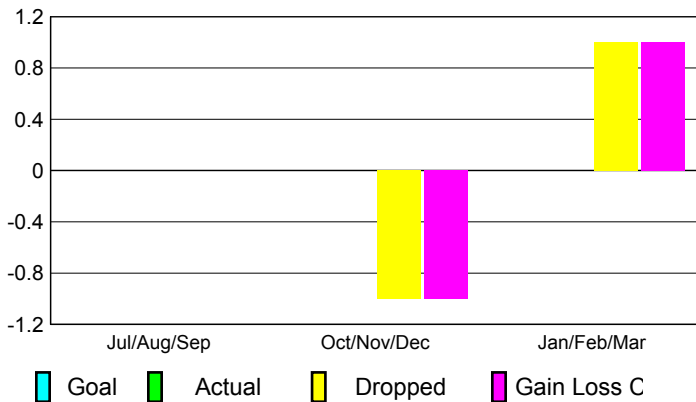

2008-2009 GMT Quarterly Report for District (or Undistricted) **District 112 C**

GMT: **JACQUES 'JACK' VERBEKE**

Location: **BELGIUM**

GMT CA: **4**

CLUBS

Club Results 2008-2009

Clubs 2007-2008

Month	New Club Goal	Actual New Clubs	Actual Dropped Clubs	Gain/Loss of Clubs	Gain/Loss of Clubs
Jul/Aug/Sep	0	0	0	0	0
Oct/Nov/Dec	0	0	-1	-1	-1
Jan/Feb/Mar	0	0	1	1	-1
Totals	0	0	0	0	-2

Club Results 2008-2009

Goal, New, Dropped, Gain/Loss

Comparison of Club Gain/Loss

Current Year Compared to the Previous Year

YTD Status Quo Clubs 2008-2009

Status Quo Clubs Compared to Status Quo Members

MEMBERSHIP

Membership Results 2008-2009

Membership 2007-2008

Month	Net Memb Goal	Actual New Memb	Actual Dropped Memb	Gain/Loss of Memb	Gain/Loss of Memb
Jul/Aug/Sep	10	42	-25	17	-1
Oct/Nov/Dec	10	4	-25	-21	-24
Jan/Feb/Mar	20	10	-42	-32	-34
Totals	40	56	-92	-36	-59