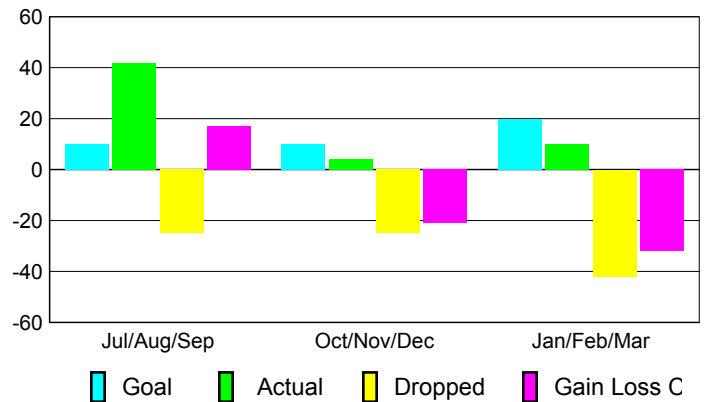

Membership Results 2008-2009

Goal, New, Dropped, Gain/Loss