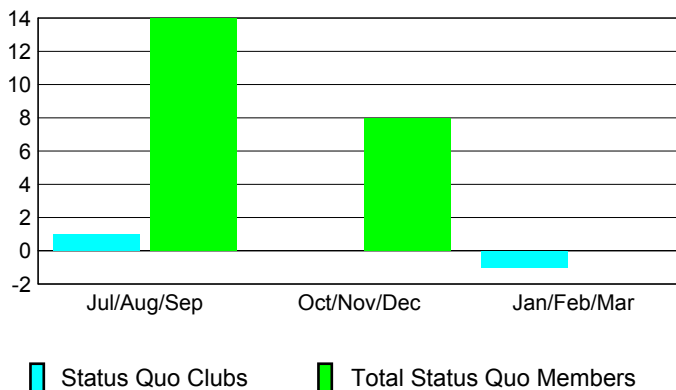

2008-2009 GMT Quarterly Report for District (or Undistricted) **District 112 C**

GMT: **JACQUES 'JACK' VERBEKE**

Location: **BELGIUM**

GMT CA: **4**

CLUBS

Club Results 2008-2009

Clubs 2007-2008

Month	New Club Goal	Actual New Clubs	Actual Dropped Clubs	Gain/Loss of Clubs	Gain/Loss of Clubs
Jul/Aug/Sep	0	0	0	0	0
Oct/Nov/Dec	0	0	-1	-1	-1
Jan/Feb/Mar	0	0	1	1	-1
Totals	0	0	0	0	-2

Club Results 2008-2009

Goal, New, Dropped, Gain/Loss

Comparison of Club Gain/Loss

Current Year Compared to the Previous Year

YTD Status Quo Clubs 2008-2009

Status Quo Clubs Compared to Status Quo Members

MEMBERSHIP

Membership Results 2008-2009

Membership 2007-2008

Month	Net Memb Goal	Actual New Memb	Actual Dropped Memb	Gain/Loss of Memb	Gain/Loss of Memb
Jul/Aug/Sep	10	42	-25	17	-1
Oct/Nov/Dec	10	4	-25	-21	-24
Jan/Feb/Mar	20	10	-42	-32	-34
Totals	40	56	-92	-36	-59